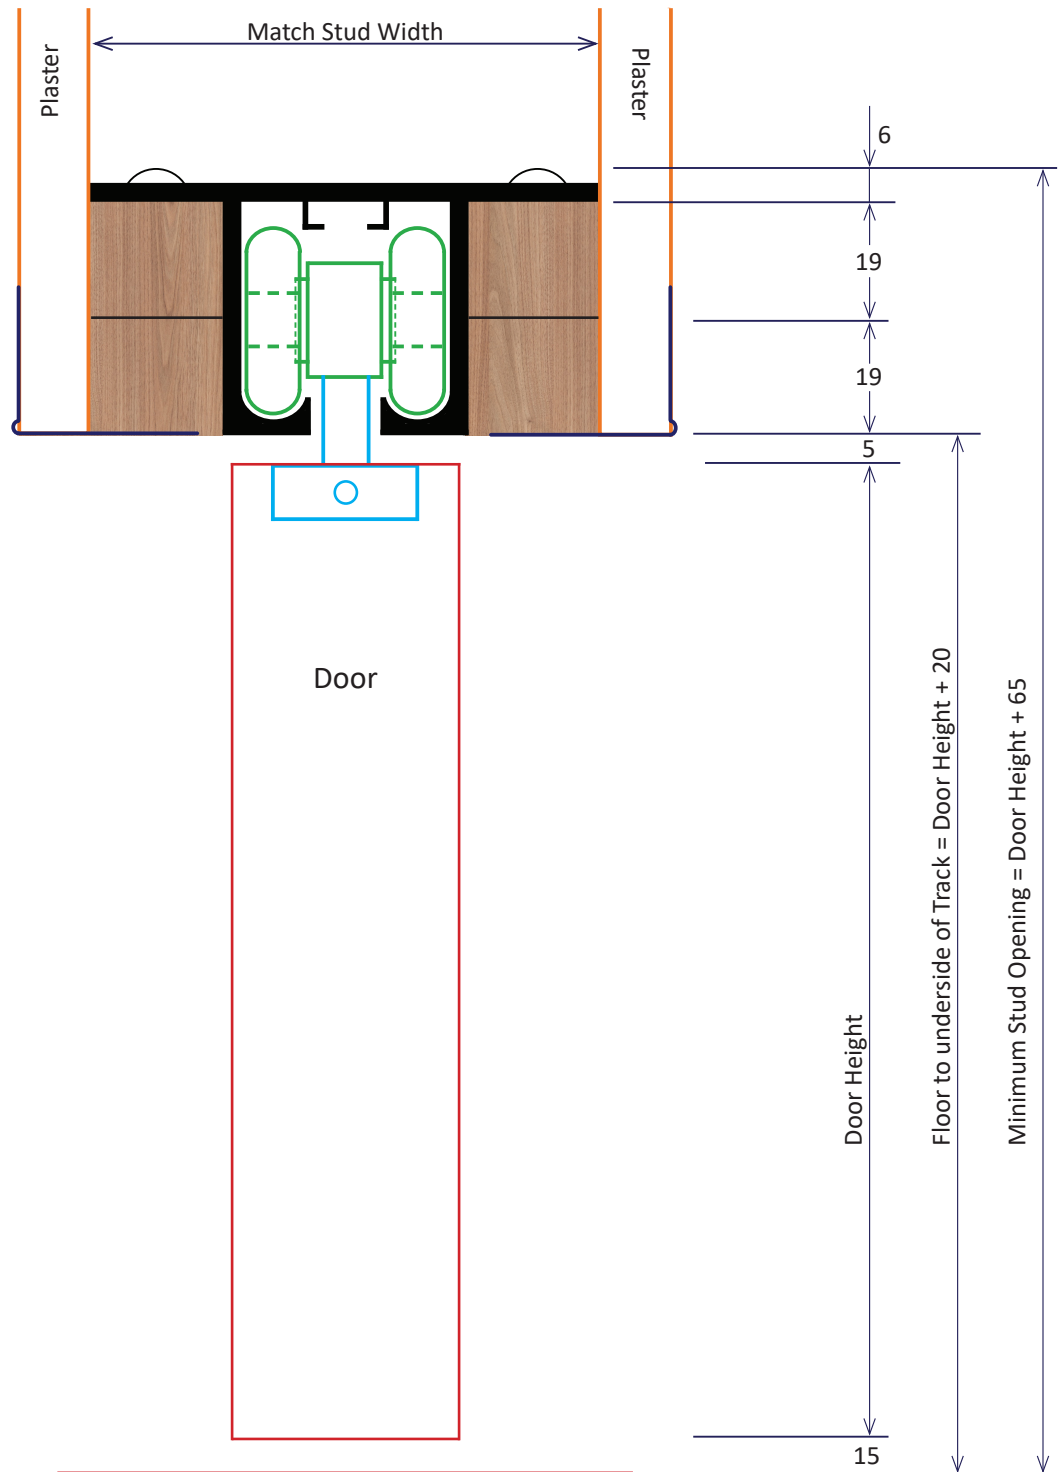

INWALL

CAVITY FRAMES

Inwall Cavity Frames Pty Ltd

ABN: 70 658 876 058

33 Cameron Street Cranbourne 3977

Ph (03) 9000 9255

sales@inwall.com.au

Summit
Ezy Reveal
To suit up to a
180kg Door

All Dimensions in mm. Not to scale